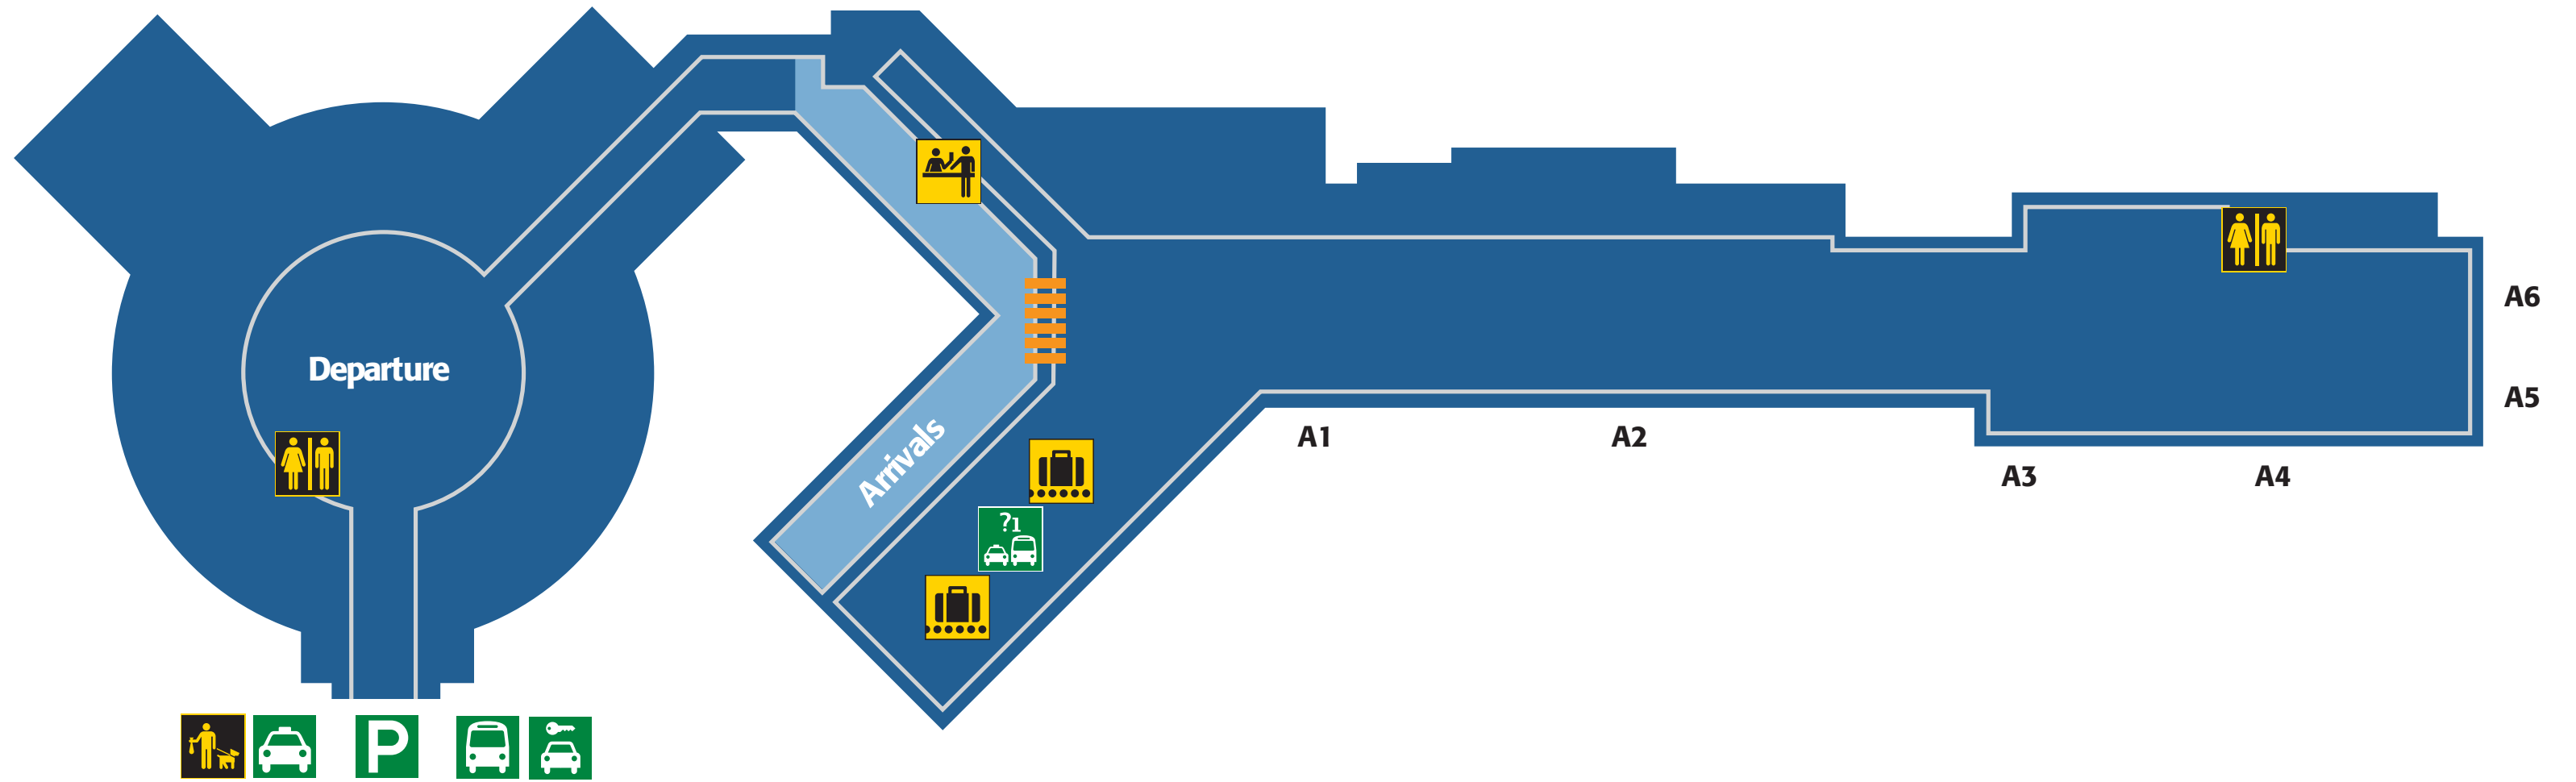

LaGuardia

Terminal A

- | | | | |
|---|--|--|--|
|  Restrooms |  Check-In |  Taxi |  Hotel / Motel / Courtesy Phone |
|  Car Rental |  Parking |  Buses |  Service Animal / Pet Relief Area |
|  Baggage Claim |  Currency Exchange |  Escalator |  ATM |
|  Airline Clubs |  Elevator |  Ground Transportation Information Center |  Security Checkpoint |